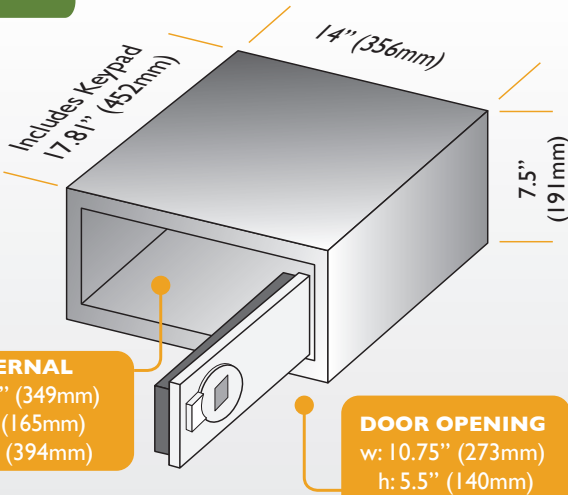

AVAILABLE IN BLACK OR CUSTOM COLORS

OPTIONAL PEDESTAL

ILLUMINATED KEYPAD

**FEATURES:**

- 4 Digit User Code
- Illuminated ADA-Compliant Keypad
- Enhanced LED Display
- Audio Visual Operating Signals
- 240 Event Audit Trail
- Low Battery Indicator
- Quick-Access Battery Panel
- Self-Diagnostic System
- Raised Floor for Easy-Access
- Internal Light

## DIMENSIONS

### INTERNAL

w: 13.75" (349mm)  
h: 6.5" (165mm)  
d: 15.5" (394mm)

### DOOR OPENING

w: 10.75" (273mm)  
h: 5.5" (140mm)

\* **WEIGHT: 26.6 lbs (12.1 kg)**