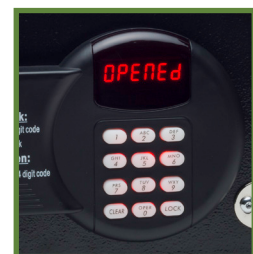

**T 4.0**

Operationally, the T 4.0 and the industrial strength Emergency Handheld Override (EHO) are easy to learn and simple to operate. A limited 2-year manufacturer's warranty and standard Cobra™ fail-safe override key system round out this exceptional product.

AVAILABLE IN BLACK OR CUSTOM COLORS

OPTIONAL PEDESTAL

ILLUMINATED KEYPAD

**FEATURES:**

- 4 Digit User Code
- Illuminated ADA-Compliant Keypad
- Enhanced LED Display
- Audio Visual Operating Signals
- 240 Event Audit Trail
- Low Battery Indicator
- Quick-Access Battery Panel
- Self-Diagnostic System
- Raised Floor for Easy-Access
- Internal Light